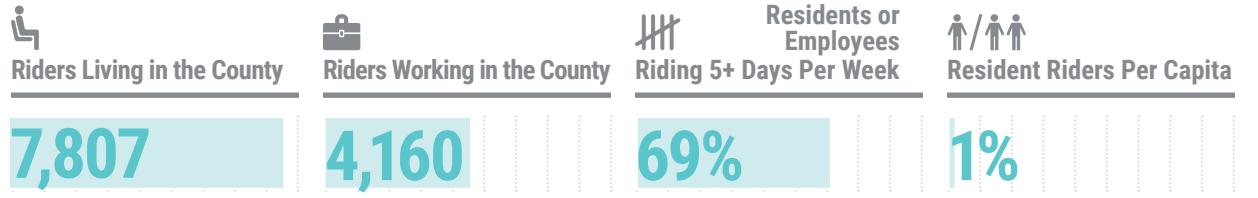

SAN MATEO COUNTY

COUNTY RIDER STATS

Legend

- Caltrain line
- BART rail line
- Transfer station
- Key Destination

Sources: Caltrain Ridership Data, 2017; Caltrain Timetables, 2018; Caltrain Parking Occupancy Report, 2017; Caltrain 2014 On-Board Transit Survey; CPUC Collision Database, 2016; Fehr&Peers Traffic Counts, 2016; Caltrain Electrification EIR; US Census Bureau Population Estimates Program.