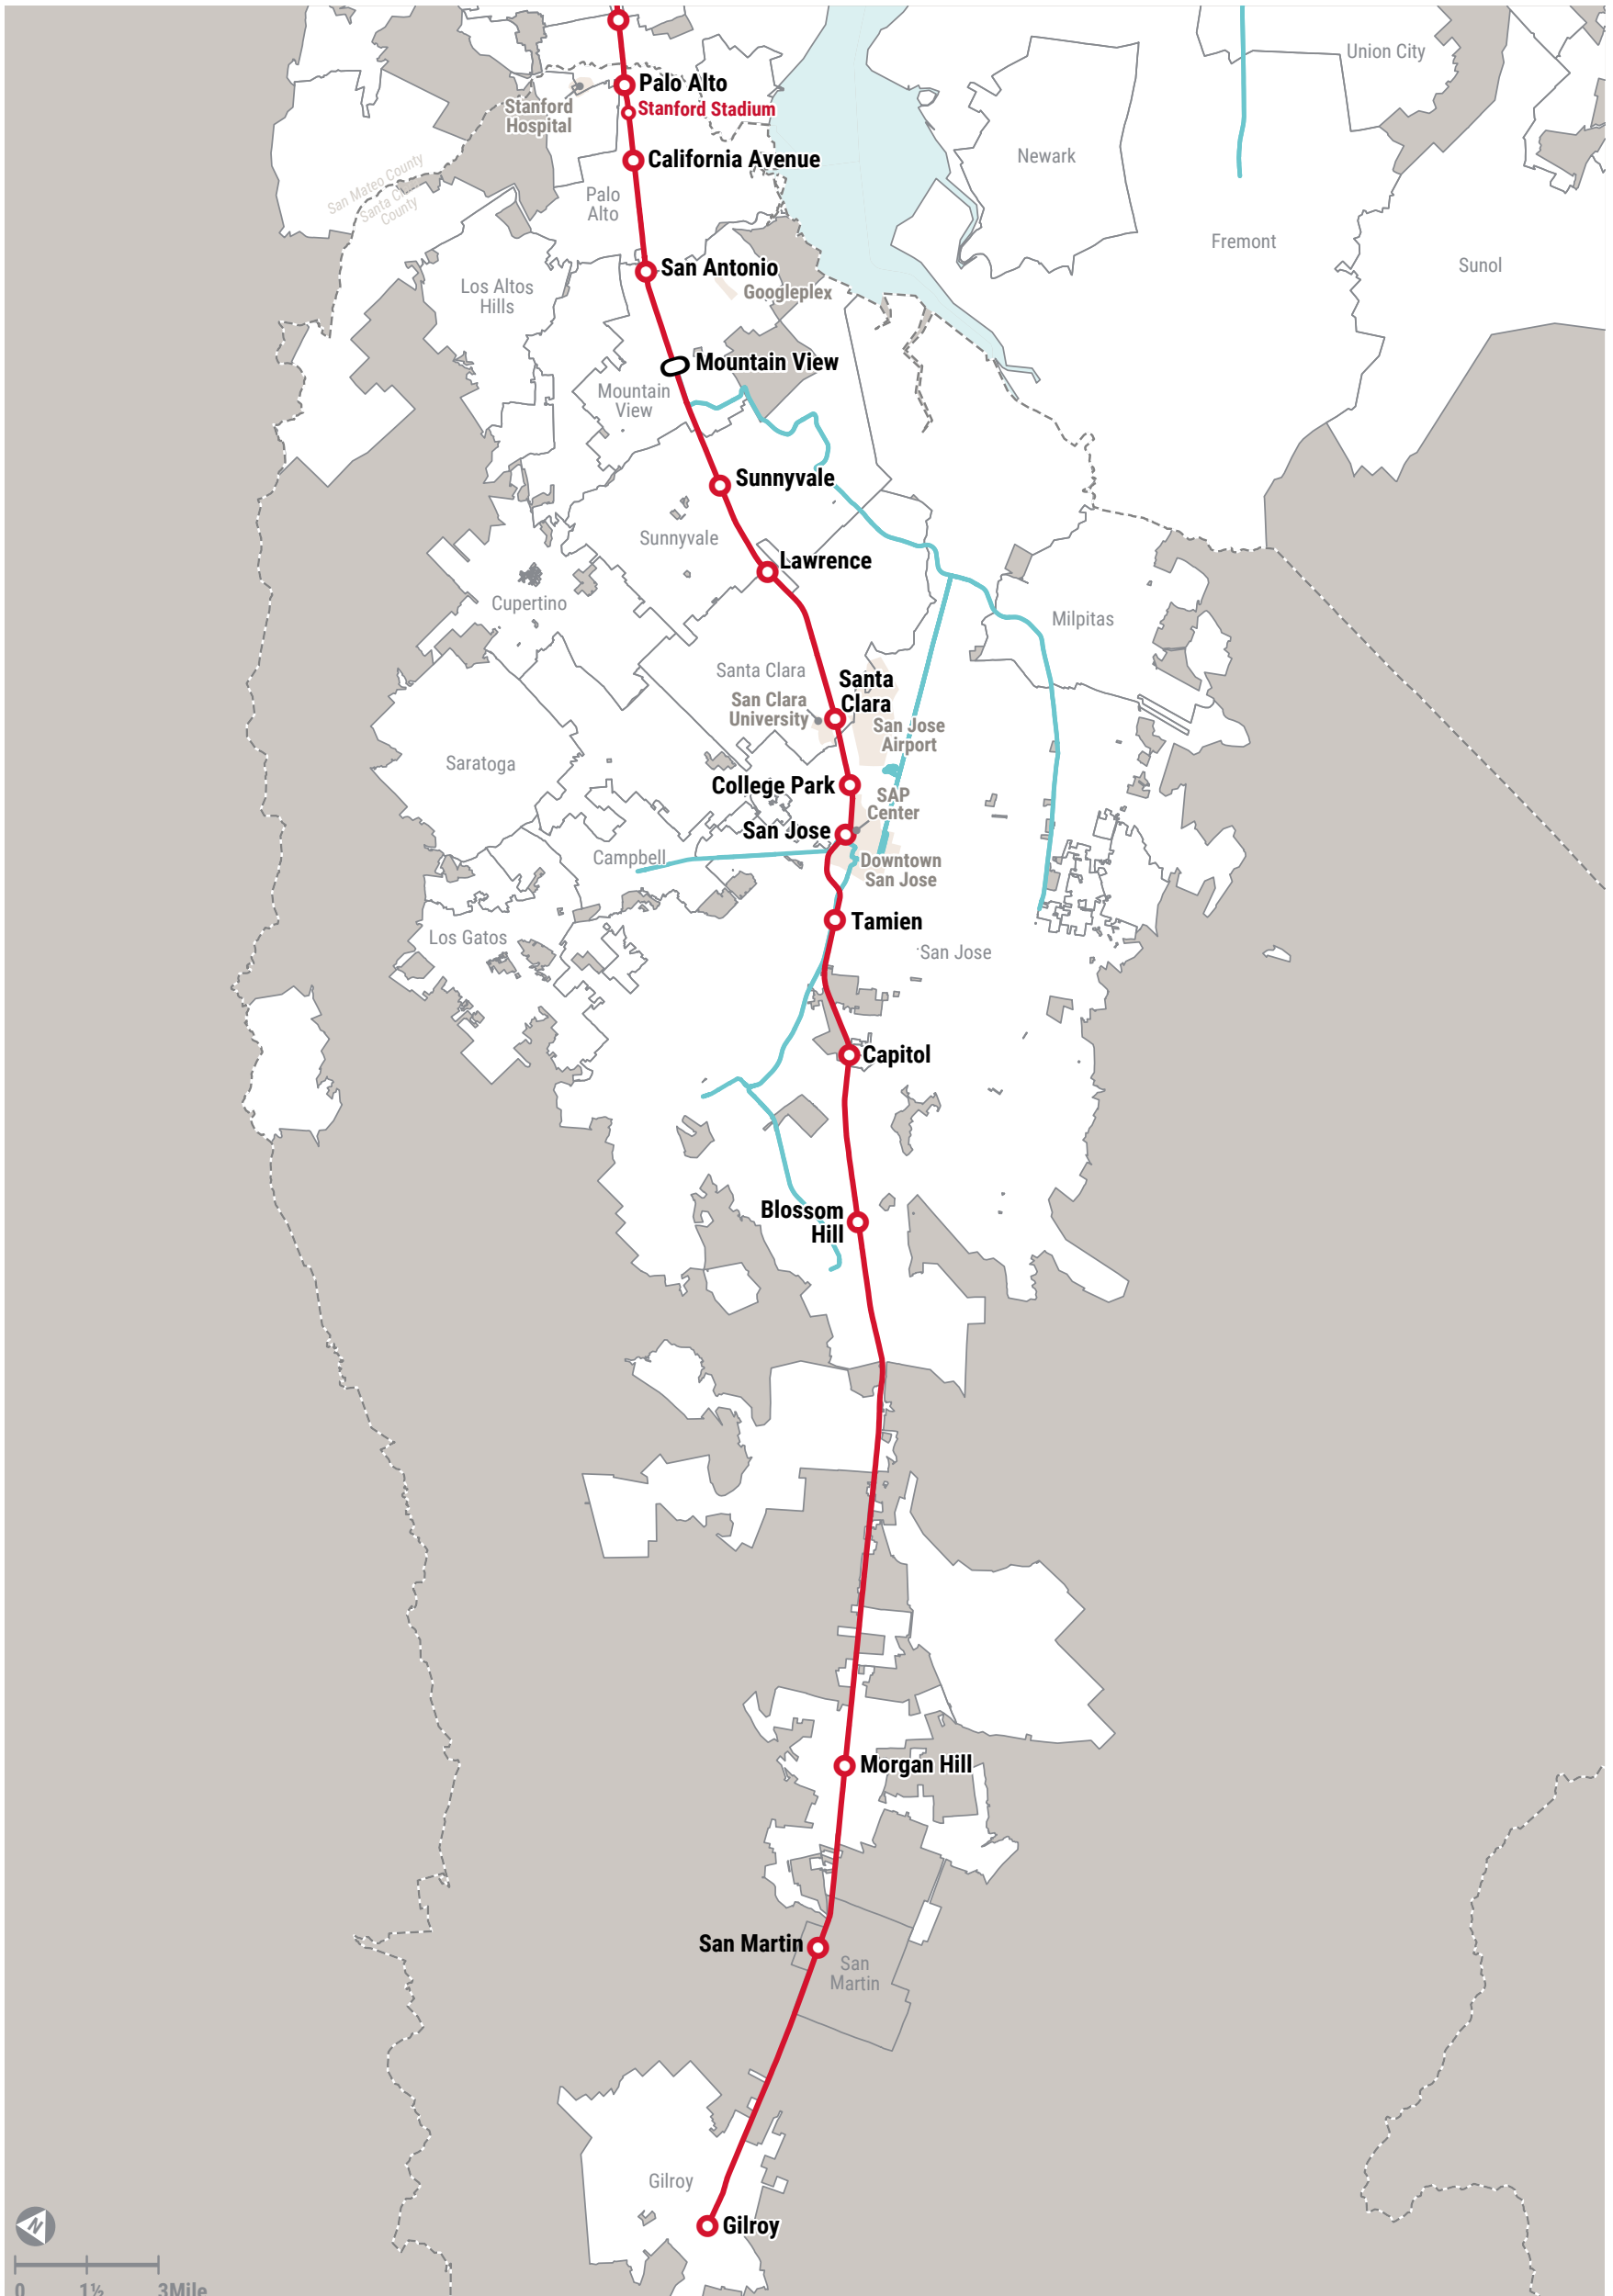

# SANTA CLARA COUNTY

## COUNTY RIDER STATS

### Legend

- Caltrain line
- VTA light rail line
- Transfer station
- Key Destination

**Sources:** Caltrain Ridership Data, 2017; Caltrain Timetables, 2018; Caltrain Parking Occupancy Report, 2017; Caltrain 2014 On-Board Transit Survey; CPUC Collision Database, 2016; Fehr&Peers Traffic Counts, 2016; Caltrain Electrification EIR; US Census Bureau Population Estimates Program.