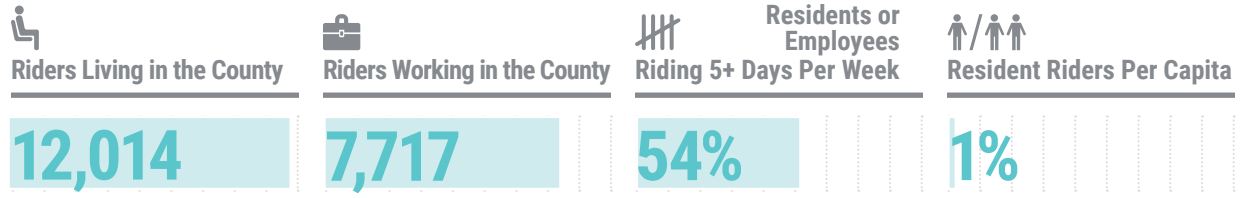

# SANTA CLARA COUNTY

### Legend

- Caltrain line
- VTA light rail line
- Transfer station
- Key Destination

**Sources:** Caltrain Ridership Data, 2017; Caltrain Timetables, 2018; Caltrain Parking Occupancy Report, 2017; Caltrain 2014 On-Board Transit Survey; CPUC Collision Database, 2016; Fehr&Peers Traffic Counts, 2016; Caltrain Electrification EIR; US Census Bureau Population Estimates Program.